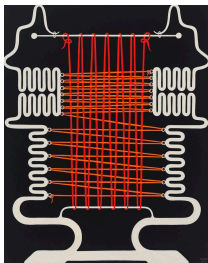

REBECCA SHORE
Untitled (15-04), 2015
acrylic on linen
20 x 16 inches
(Inv# RS_8642)

REBECCA SHORE
Untitled (17-15G), 2020
gouache on paper
15 x 12 inches
framed
(Inv# RS_8647)

REBECCA SHORE
Untitled (20-10), 2020
acrylic on linen
32 x 24 inches
(Inv# RS_8644)