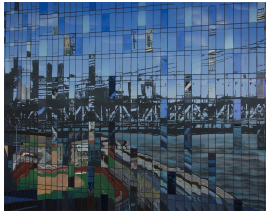

MELISSA BROWN
Bridge, 2020
Flashe, oil, acrylic on DiBond
48 x 60 inches
(Inv# MB_8141)