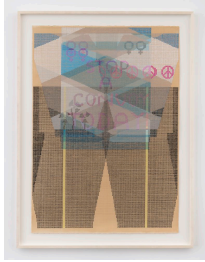

gouache and graphite on tea stained paper

41.75 x 29.5 inches

(Inv# EL\_8127)

**ELLEN LESPERANCE**

*And I Will Remember Your Face*, 2020

gouache and graphite on tea stained paper

41.75 x 29.5 inches

(Inv# EL\_8128)

**ELLEN LESPERANCE**

*Iris' Web*, 2020

gouache and graphite on tea stained paper

41.75 x 29.5 inches

(Inv# EL\_8129)

**ELLEN LESPERANCE**

*Together We Lie in Ditches and in Front of Machines*, 2020

gouache and graphite on tea stained paper

41.75 x 29.5 inches

(Inv# EL\_8130)

**ELLEN LESPERANCE**  
*Stop a Convoy Today!*, 2020  
gouache and graphite on tea stained paper  
41.75 x 29.5 inches  
(Inv# EL\_8131)

**ELLEN LESPERANCE**  
*Sorry! We're closed for a Wimmin's Workshop*, 2020  
gouache and graphite on tea stained paper  
41.75 x 29.5 inches  
(Inv# EL\_8006)