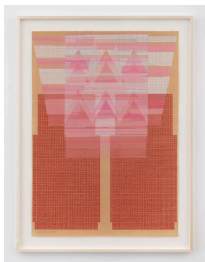

gouache and graphite on tea stained paper

41.75 x 29.5 inches

(Inv# EL\_8127)

**ELLEN LESPERANCE**

*And I Will Remember Your Face*, 2020

gouache and graphite on tea stained paper

41.75 x 29.5 inches

(Inv# EL\_8128)

**ELLEN LESPERANCE**

*Iris' Web*, 2020

gouache and graphite on tea stained paper

41.75 x 29.5 inches

(Inv# EL\_8129)

**ELLEN LESPERANCE**

*Together We Lie in Ditches and in Front of Machines*, 2020

gouache and graphite on tea stained paper

41.75 x 29.5 inches

(Inv# EL\_8130)

**ELLEN LESPERANCE**  
*Stop a Convoy Today!*, 2020  
gouache and graphite on tea stained paper  
41.75 x 29.5 inches  
(Inv# EL\_8131)

**ELLEN LESPERANCE**  
*Sorry! We're closed for a Wimmin's Workshop*, 2020  
gouache and graphite on tea stained paper  
41.75 x 29.5 inches  
(Inv# EL\_8006)

**ELLEN LESPERANCE**  
*Pink Mountaintops*, 2020  
gouache and graphite on tea stained paper  
41.75 x 29.5 inches  
(Inv# EL\_7993)

**ELLEN LESPERANCE**  
*Bobbles and Bows*, 2020  
gouache and graphite on tea stained paper  
41.75 x 29.5 inches  
(Inv# EL\_7991)