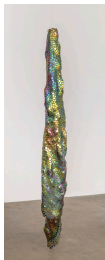

DEREK ELLER GALLERY

ALYSON SHOTZ
The Small Clocks Run Wild
September 10 - October 10, 2020

Main Gallery:

ALYSON SHOTZ
Intricate Metamorphosis #4, 2020
plated carbon steel
111 x 13 x 12 inches
(Inv# AS_8107)

ALYSON SHOTZ
Intricate Metamorphosis #1, 2020
plated carbon steel
139 x 11 x 13 inches
(Inv# AS_8104)

ALYSON SHOTZ
Intricate Metamorphosis #2, 2020
plated carbon steel
102 x 14 x 16 inches
(Inv# AS_8105)

ALYSON SHOTZ
Intricate Metamorphosis #3, 2020
plated carbon steel
104 x 15 x 12 inches
(Inv# AS_8106)

ALYSON SHOTZ
Intricate Metamorphosis #5, 2020
plated carbon steel
128 x 13 x 15 inches
(Inv# AS_8108)

ALYSON SHOTZ
Chronometer, #2, 2020
recycled rubber bicycle inner tubes,
copper nails, copper washers, wood
72 x 48 x 3.25 inches
(Inv# AS_8109)

ALYSON SHOTZ
Chronometer, 2020
recycled rubber bicycle inner tubes,
copper nails, copper washers, wood
73 x 48.5 x 3.25 inches
(Inv# AS_7886)