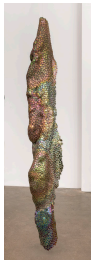

DEREK ELLER GALLERY

ALYSON SHOTZ
The Small Clocks Run Wild
September 10 - October 10, 2020

Main Gallery:

ALYSON SHOTZ
Intricate Metamorphosis #4, 2020
plated carbon steel
111 x 13 x 12 inches
(Inv# AS_8107)

ALYSON SHOTZ
Intricate Metamorphosis #1, 2020
plated carbon steel
139 x 11 x 13 inches
(Inv# AS_8104)

ALYSON SHOTZ
Intricate Metamorphosis #2, 2020
plated carbon steel
102 x 14 x 16 inches
(Inv# AS_8105)

ALYSON SHOTZ
Intricate Metamorphosis #3, 2020
plated carbon steel
104 x 15 x 12 inches
(Inv# AS_8106)

ALYSON SHOTZ
Intricate Metamorphosis #5, 2020
plated carbon steel
128 x 13 x 15 inches
(Inv# AS_8108)

ALYSON SHOTZ
Chronometer, #2, 2020
recycled rubber bicycle inner tubes,
copper nails, copper washers, wood
72 x 48 x 3.25 inches
(Inv# AS_8109)

ALYSON SHOTZ
Chronometer, 2020
recycled rubber bicycle inner tubes,
copper nails, copper washers, wood
73 x 48.5 x 3.25 inches
(Inv# AS_7886)