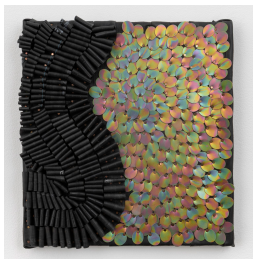

ALYSON SHOTZ
Intricate Metamorphosis #3, 2020
plated carbon steel
104 x 15 x 12 inches
(Inv# AS_8106)

ALYSON SHOTZ
Intricate Metamorphosis #5, 2020
plated carbon steel
128 x 13 x 15 inches
(Inv# AS_8108)

ALYSON SHOTZ
Chronometer, #2, 2020
recycled rubber bicycle inner tubes,
copper nails, copper washers, wood
72 x 48 x 3.25 inches
(Inv# AS_8109)

ALYSON SHOTZ
Chronometer, 2020
recycled rubber bicycle inner tubes,
copper nails, copper washers, wood
73 x 48.5 x 3.25 inches
(Inv# AS_7886)

ALYSON SHOTZ
Darkness and Light, 2020
recycled rubber bicycle inner tubes,
copper nails, copper washers, wood
72.5 x 49 x 3.5 inches
(Inv# AS_8110)

Project Room:

ALYSON SHOTZ
Untitled, 2020
recycled rubber bicycle inner tubes, plated
carbon steel, copper nails, wood
12.25 x 11.5 x 1.5 inches
(Inv# AS_8112)